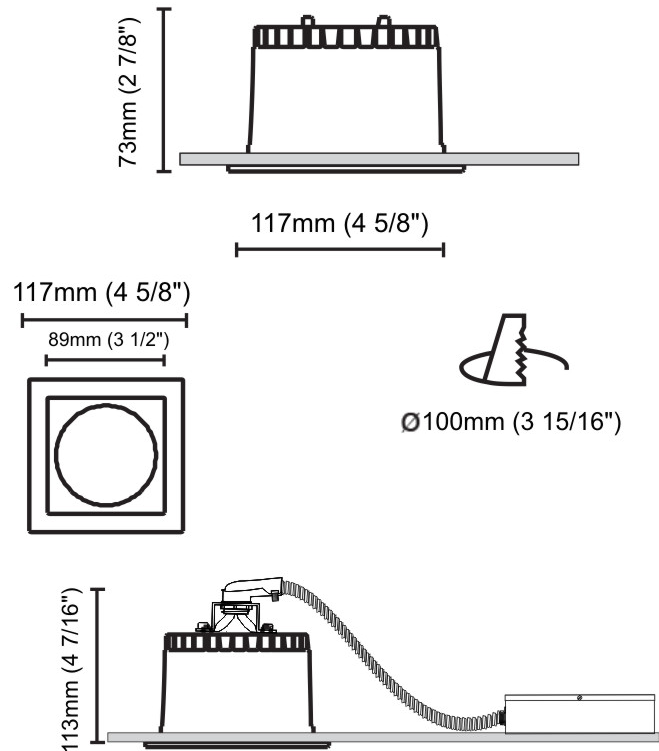

GENERAL

Series: Dixit
Subseries: Dixit RA11
Brand: Ivela
Division: Architectural
Mounting Type: Recessed
Mounting Location: Ceiling
Subcategory: Downlight

PHYSICAL

Shape: Square
Length (mm): 117
Length (in): 4 5/8
Width (mm): 117
Width (in): 4 5/8
Height (mm): 73
Height (in): 2 7/8
Min. Recessing Depth (mm): 113
Min. Recessing Depth (in): 4 1/2
Light Distribution: Direct
Weight (kg): 0.7
Weight (lbs): 1.54
Diffuser: Clear Polycarbonate
Fixture Finish: MWH
Fixture Material: Aluminum Die Cast
Cut-out Measurements: 100mm / 3 15/16"

ELECTRICAL

Lamp Type: LED
Total Output Wattage (W): 12 / 18 / 26
Dimming: Tri-Mode (Non-Dimming and Phase Dimming (120Vac only) and 0-10V Dimming)
Driver Included: No
Driver Location: Recessed Housing
Driver Type: Constant Current - Universal
Driver Class: Class 2
Input Voltage (V): 120 - 277
Constant Current (MA): 350 / 500 / 700

LED

Number of LEDs: 1
Color Temperature (°K): 2700 / 3000 / 4000
Max. Delivered Lumen (lm): 1513 - 1602 / 2092 - 2180 / 2759 - 2848
CRI: >85 CRI
Efficiency (%): 89
Lamp Life (hrs): 50000
Upon Request: 3500K upon request

OPTICAL

Optic°: 55
Adjustability: Fixed
Upon Request: Optic 12° or 30° (mirror-metallized) / 70° (white)

RATINGS AND CERTIFICATIONS

Certified By: Certified for North American Standards
IP rating: IP43
IK Rating: IK08
Glare Rating: ≤ 19